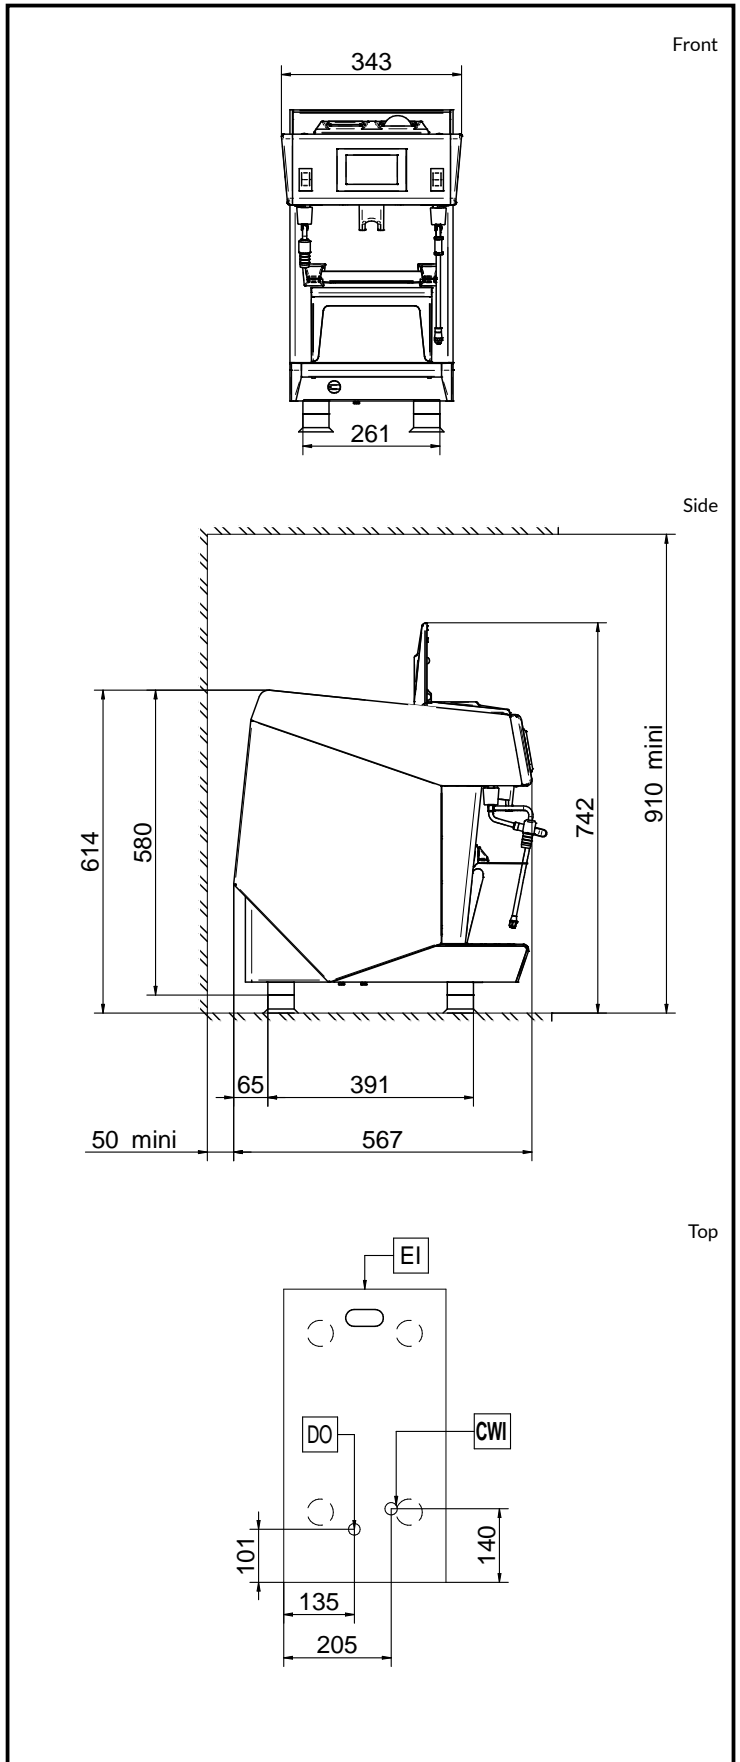

Key Information:

External dimensions,
Width: 343 mm

External dimensions,
Depth: 570 mm

External dimensions,
Height: 580 mm

Net weight: 47 kg

Shipping volume: 0.32 m³

Sustainability

Current consumption: 13 Amps